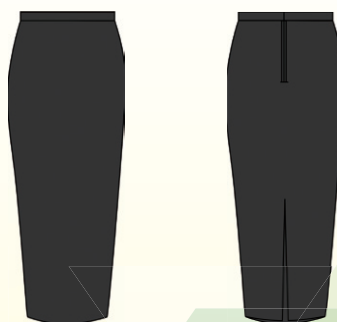

6.2. MESS KITS

SUMMER

WINTER

WAIST JACKET

TROUSERS
(MALE MEMBER)

SKIRT
(FEMALE MEMBER)

WAIST CLOTH