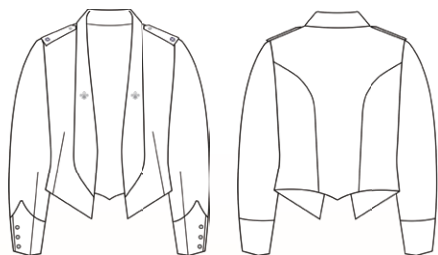

6.2. MESS KITS

SUMMER

WINTER

WAIST JACKET

TROUSERS
(MALE MEMBER)

SKIRT
(FEMALE MEMBER)

WAIST CLOTH