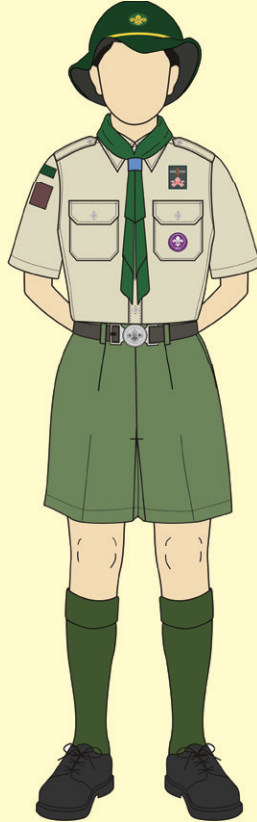

CUB SCOUT UNIFORM

Basic Dress, Clothing Items and Badges

	Male	Female
Headgear	Dark green yellow stripes cap with cloth Cap Badge	Round dark green brim cap with cloth Cap Badge
Shirt	Beige, short sleeves, two front pockets, two shoulder straps	
Shorts	Olive, two side and two hip pockets with pleats	
Culottes		Olive, side pocket, inverted pleat
Belt	Brown, with Scout Badge buckle	
Hosiery	Dark green, knee-high socks	
Shoes	Black, plain design, laced	
Scarf	Group scarf with Woggle	
Badges	World Membership Badge, Hong Kong Emblem, Region, District and Group Badges	

CUB SCOUT UNIFORM

Male

Female