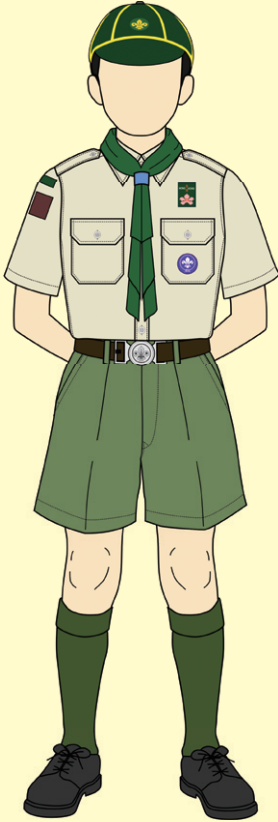

CUB SCOUT UNIFORM

Basic Dress, Clothing Items and Badges

	Male	Female
Headgear	Dark green yellow stripes cap with cloth Cap Badge	Round dark green brim cap with cloth Cap Badge
Shirt	Beige, short sleeves, two front pockets, two shoulder straps	
Shorts	Olive, two side and two hip pockets with pleats	
Culottes		Olive, side pocket, inverted pleat
Belt	Brown, with Scout Badge buckle	
Hosiery	Dark green, knee-high socks	
Shoes	Black, plain design, laced	
Scarf	Group scarf with Woggle	
Badges	World Membership Badge, Hong Kong Emblem, Region, District and Group Badges	

CUB SCOUT UNIFORM

Male

Female