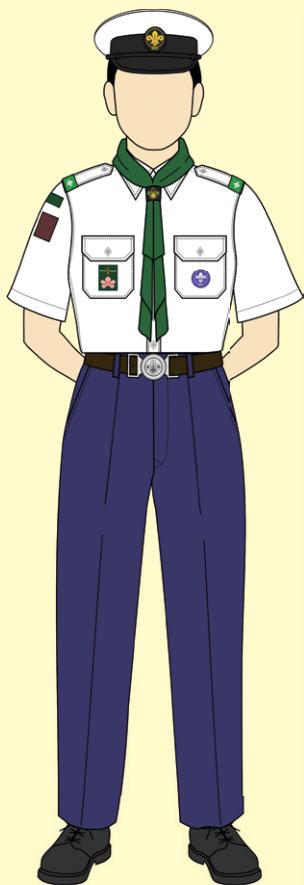

## SEA SCOUT LEADER UNIFORM NO. 3 (STANDARD UNIFORM)

### Basic Dress, Clothing Items and Badges

	Male	Female
Headgear	Sea Scout male/female adult white top peak cap with Sea Scout Leader Cap Badge	
Shirt	White, short sleeves, two front pockets, two shoulder straps	
Trousers	Navy blue, two side and two hip pockets with pleats	
Skirt		Navy blue, A-shaped knee length without pleats
Belt	Brown, with Scout Badge buckle	
Hosiery	Black socks	Nylon stockings, plain design
Shoes	Black, plain design, laced	Black, plain design, non-laced, mid heels
Scarf	Group scarf with Woggle	
Badges	World Membership Badge, Hong Kong Emblem, Hong Kong Shoulder Badge/Group Badge, AHQ/Region/District Badges, Adult Shoulder Badges	

## SEA SCOUT LEADER STANDARD UNIFORM

Male

Female