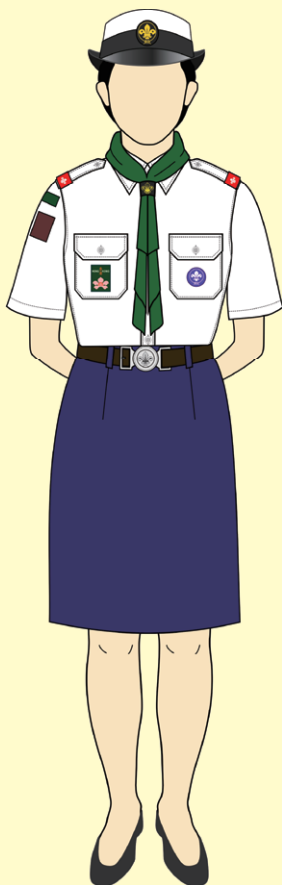

## SEA SCOUT LEADER UNIFORM NO. 3 (STANDARD UNIFORM)

### Basic Dress, Clothing Items and Badges

	Male	Female
Headgear	Sea Scout male/female adult white top peak cap with Sea Scout Leader Cap Badge	
Shirt	White, short sleeves, two front pockets, two shoulder straps	
Trousers	Navy blue, two side and two hip pockets with pleats	
Skirt		Navy blue, A-shaped knee length without pleats
Belt	Brown, with Scout Badge buckle	
Hosiery	Black socks	Nylon stockings, plain design
Shoes	Black, plain design, laced	Black, plain design, non-laced, mid heels
Scarf	Group scarf with Woggle	
Badges	World Membership Badge, Hong Kong Emblem, Hong Kong Shoulder Badge/Group Badge, AHQ/Region/District Badges, Adult Shoulder Badges	

## SEA SCOUT LEADER STANDARD UNIFORM

Male

Female