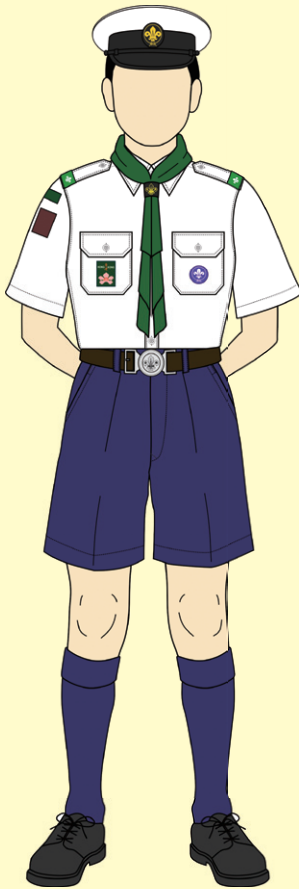

SEA SCOUT LEADER UNIFORM NO. 5 (MALE SHORTS UNIFORM)

SEA SCOUT LEADER UNIFORM NO. 6 (FEMALE TROUSERS UNIFORM)

Basic Dress, Clothing Items and Badges

| | Male Shorts Uniform | Female Trousers Uniform |
|----------|---|---|
| Headgear | Sea Scout male/female adult white top peak cap with Sea Scout Leader Cap Badge | |
| Shirt | White, short sleeves, two front pockets, two shoulder straps | |
| Shorts | Navy blue, two side and two hip pockets with pleats | |
| Trousers | | Navy blue, two side and two hip pockets with pleats |
| Belt | Brown, with Scout Badge buckle | |
| Hosiery | Navy blue, knee-high socks with turn down | Black socks |
| Shoes | Black, plain design, laced | |
| Scarf | Group scarf with Woggle | |
| Badges | World Membership Badge, Hong Kong Emblem, Hong Kong Shoulder Badge/Group Badge, AHQ/Region/District Badges, Adult Shoulder Badges | |

SEA SCOUT LEADER

MALE SHORTS UNIFORM

FEMALE TROUSERS UNIFORM