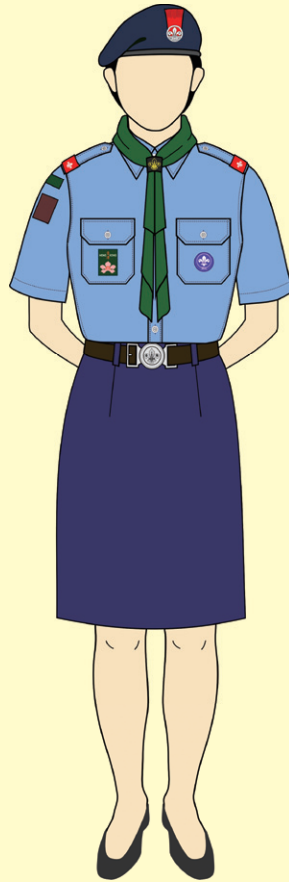

AIR SCOUT LEADER UNIFORM NO. 3 (STANDARD UNIFORM)

Basic Dress, Clothing Items and Badges

	Male	Female
Headgear	Greyish blue beret with Adult Hat Badge	
Shirt	Light blue, short sleeves, two front pockets, two shoulder straps	
Trousers	Navy blue, two side and two hip pockets with pleats	
Skirt		Navy blue, A-shaped knee length without pleats
Belt	Brown, with Scout Badge buckle	
Hosiery	Black socks	Nylon stockings, plain design
Shoes	Black, plain design, laced	Black, plain design, non-laced, mid heels
Scarf	Group scarf with Woggle	
Badges	World Membership Badge, Hong Kong Emblem, Hong Kong Shoulder Badge/Group Badge, AHQ/Region/District Badges, Adult Shoulder Badges	

AIR SCOUT LEADER STANDARD UNIFORM

Male

Female