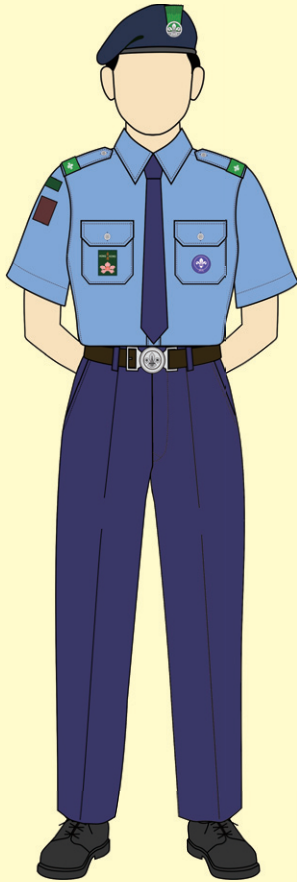

## AIR SCOUT LEADER UNIFORM NO. 4 (TIE UNIFORM)

### Basic Dress, Clothing Items and Badges

	Male	Female
Headgear	Greyish blue beret with Adult Hat Badge	
Shirt	Light blue, short sleeves, two front pockets, two shoulder straps	
Trousers	Navy blue, two side and two hip pockets with pleats	
Skirt		Navy blue, A-shaped knee length without pleats
Belt	Brown, with Scout Badge buckle	
Hosiery	Black socks	Nylon stockings, plain design
Shoes	Black, plain design, laced	Black, plain design, non-laced, mid heels
Tie	Navy blue	
Badges	World Membership Badge, Hong Kong Emblem, Hong Kong Shoulder Badge/Group Badge, AHQ/Region/District Badges, Adult Shoulder Badges	

## AIR SCOUT LEADER TIE UNIFORM

Male

Female