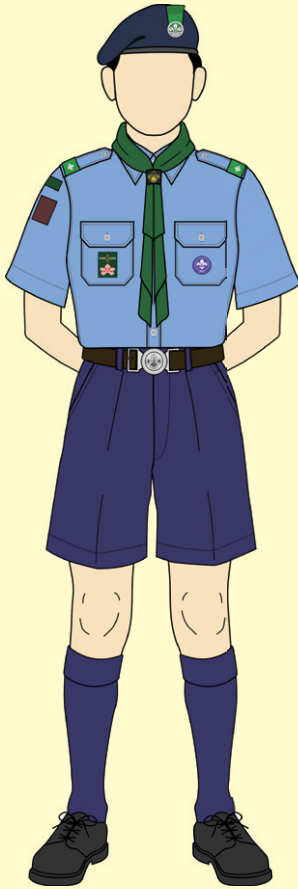

## AIR SCOUT LEADER UNIFORM NO. 5 (MALE SHORTS UNIFORM)

## AIR SCOUT LEADER UNIFORM NO. 6 (FEMALE TROUSERS UNIFORM)

### Basic Dress, Clothing Items and Badges

	Male Shorts Uniform	Female Trousers Uniform
Headgear	Greyish blue beret with Adult Hat Badge	
Shirt	Light blue, short sleeves, two front pockets, two shoulder straps	
Shorts	Navy blue, two side and two hip pockets with pleats	
Trousers		Navy blue, two side and two hip pockets with pleats
Belt	Brown, with Scout Badge buckle	
Hosiery	Navy blue, knee-high socks with turn down	Black socks
Shoes	Black, plain design, laced	
Scarf	Group scarf with Woggle	
Badges	World Membership Badge, Hong Kong Emblem, Hong Kong Shoulder Badge/Group Badge, AHQ/Region/District Badges, Adult Shoulder Badges	

### FEMALE TROUSERS UNIFORM